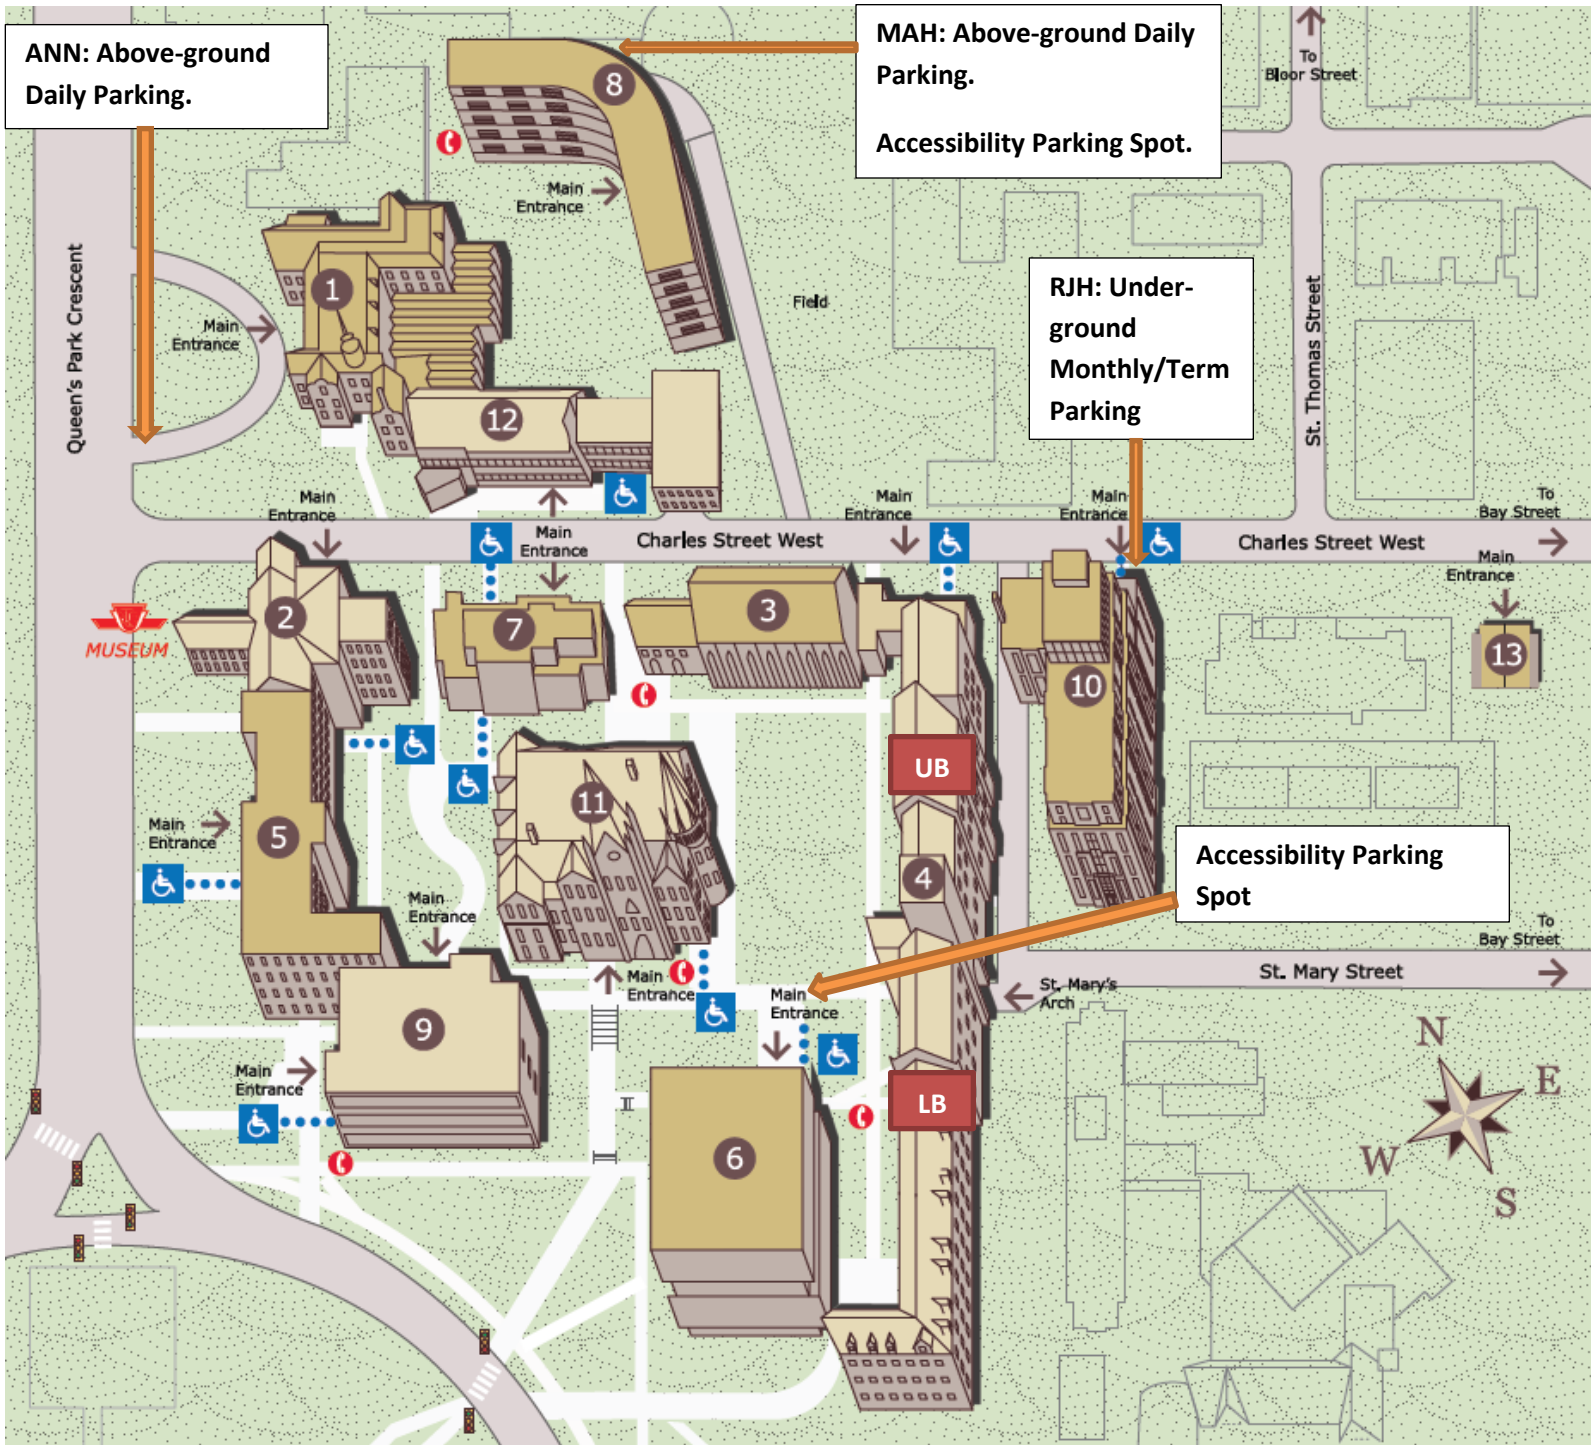

VICTORIA UNIVERSITY MAP

- | | |
|--|---|
| <ol style="list-style-type: none"> 1. Annesley Hall (ANN) 2. Birge Carnegie (BC) 3. Burwash Dining Hall (BDH) 4. Burwash Hall (BUR) <ol style="list-style-type: none"> a) Upper Burwash (UB) b) Lower Burwash (LB) 5. Emmanuel College (EC) 6. Pratt Library (PL) | <ol style="list-style-type: none"> 7. Isabel Bader Theatre (BT) 8. Margaret Addison Hall (MAH) 9. Northrop Frye (NF) 10. Rowell Jackman Hall (RJH) 11. Victoria College Building (OLD VIC) 12. Goldring Student Centre (GSC) 13. 65 Charles St. W. (LAW HOUSE) |
|--|---|

Please note: Parking permits can be purchased at the Margaret Addison Hall front desk, located at 140 Charles St. W. (#8 on map).